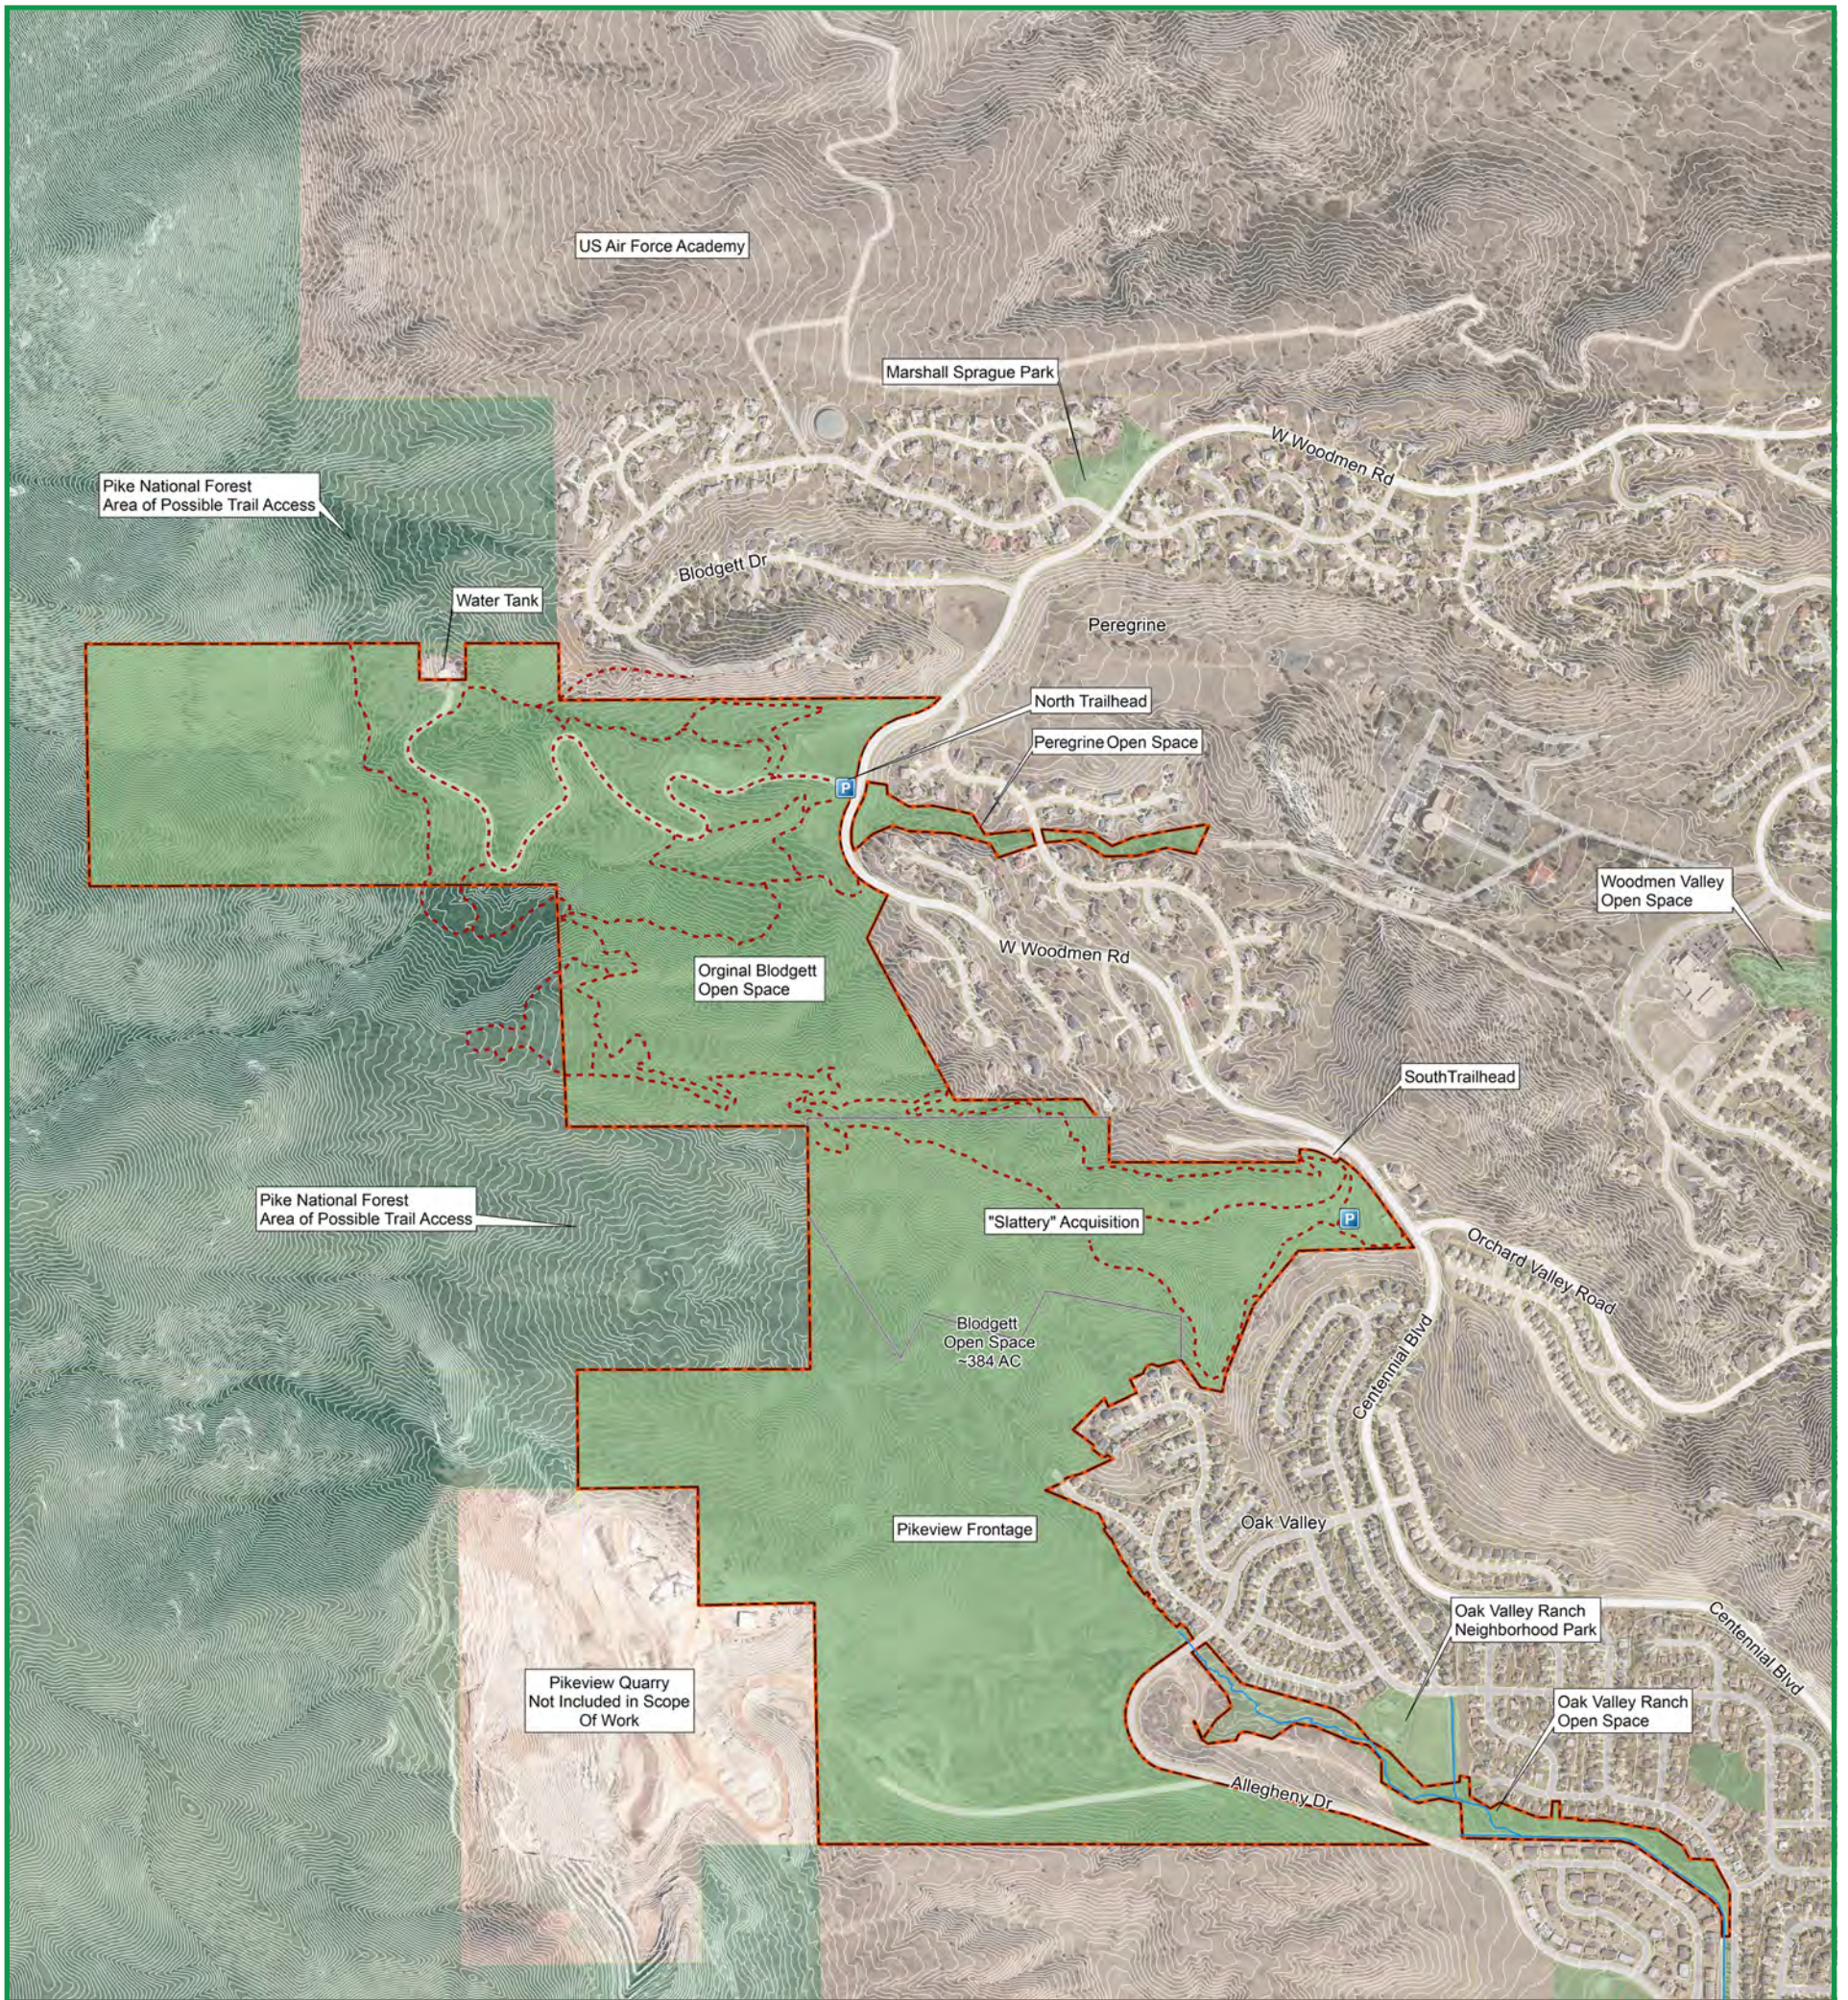

Project Location Map

Blodgett Open Space Master and Management Plan

Legend

- Trailhead
- Designated Trail
- Open Space Acquisition Sub-Boundary
- Waterway
- Master Plan Area
- Park Property
- Pike National Forest Lands

1,250 625 0 1,250 Feet

Stay Informed!

719-799-6662 BlodgettMasterPlan@gmail.com
coloradosprings.gov/BlodgettMasterPlan